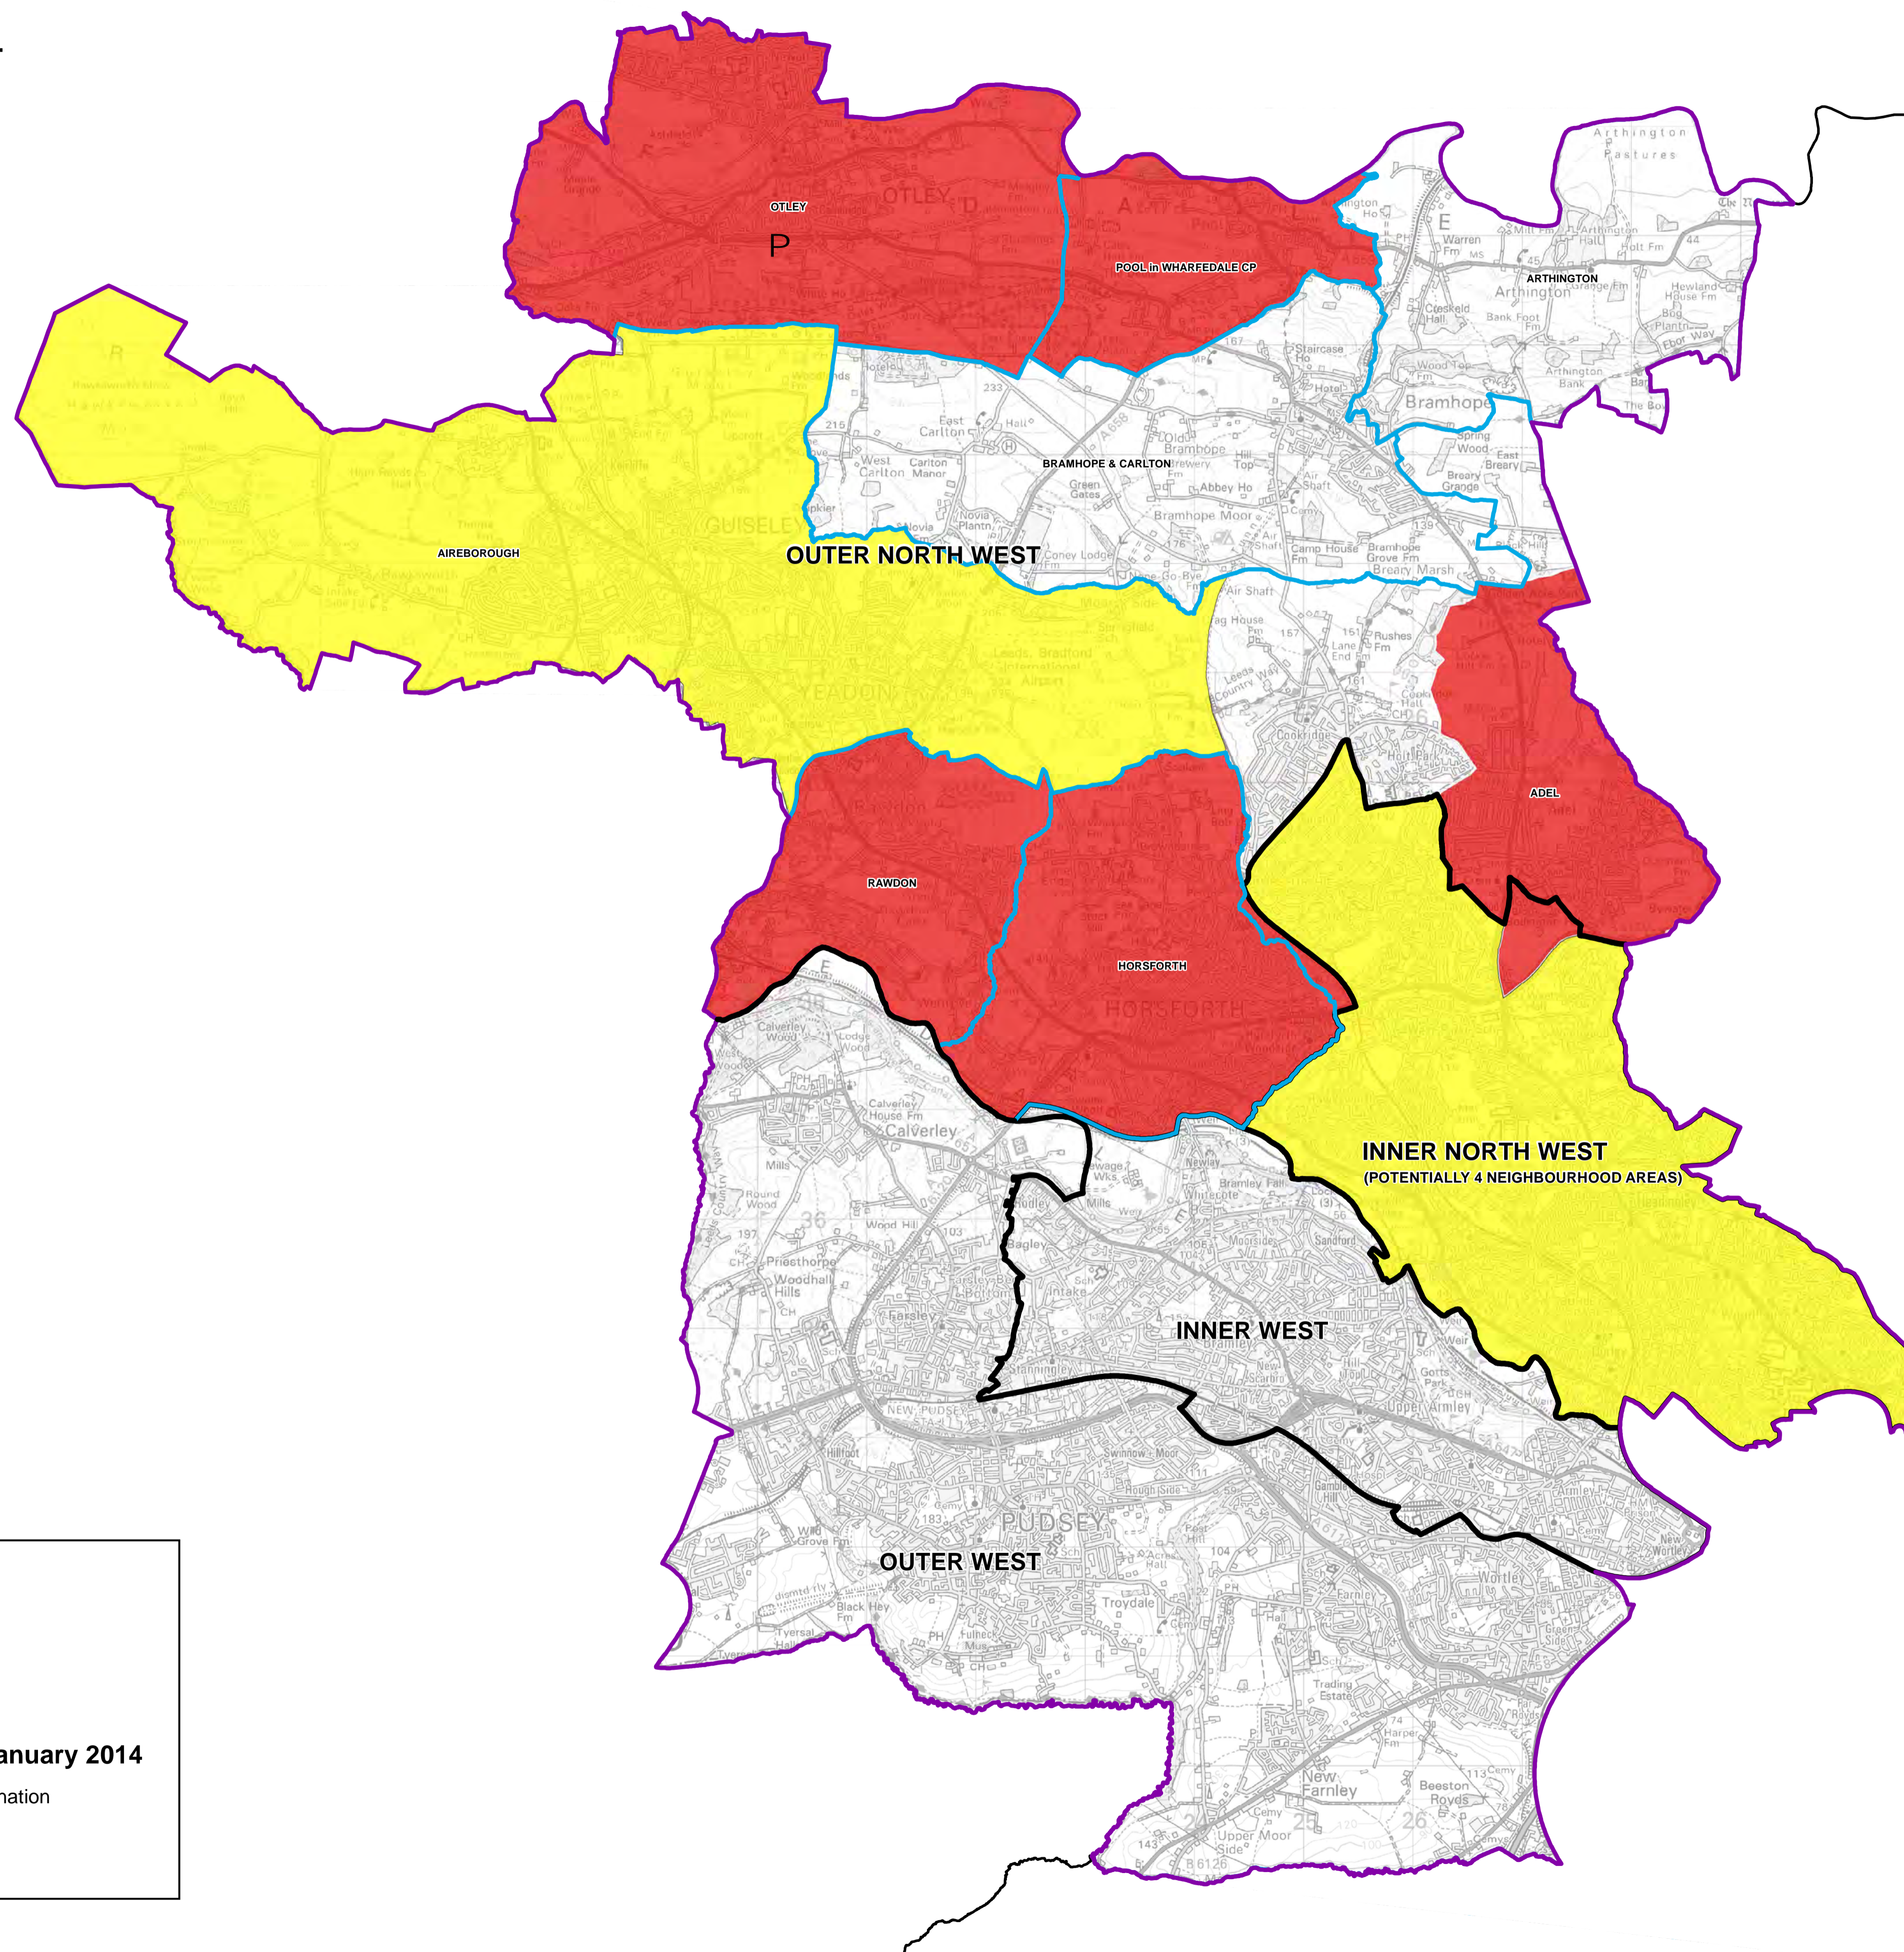

Neighbourhood Planning Designations in Leeds (West North West)

January 2014

PLAN 1

Key

-  Parish Boundaries
-  Leeds District Boundary
-  West North West Boundary

Neighbourhood Planning Progress January 2014

-  Actively working towards area / forum designation
-  Neighbourhood area / forum designated
- P** Pilot Area